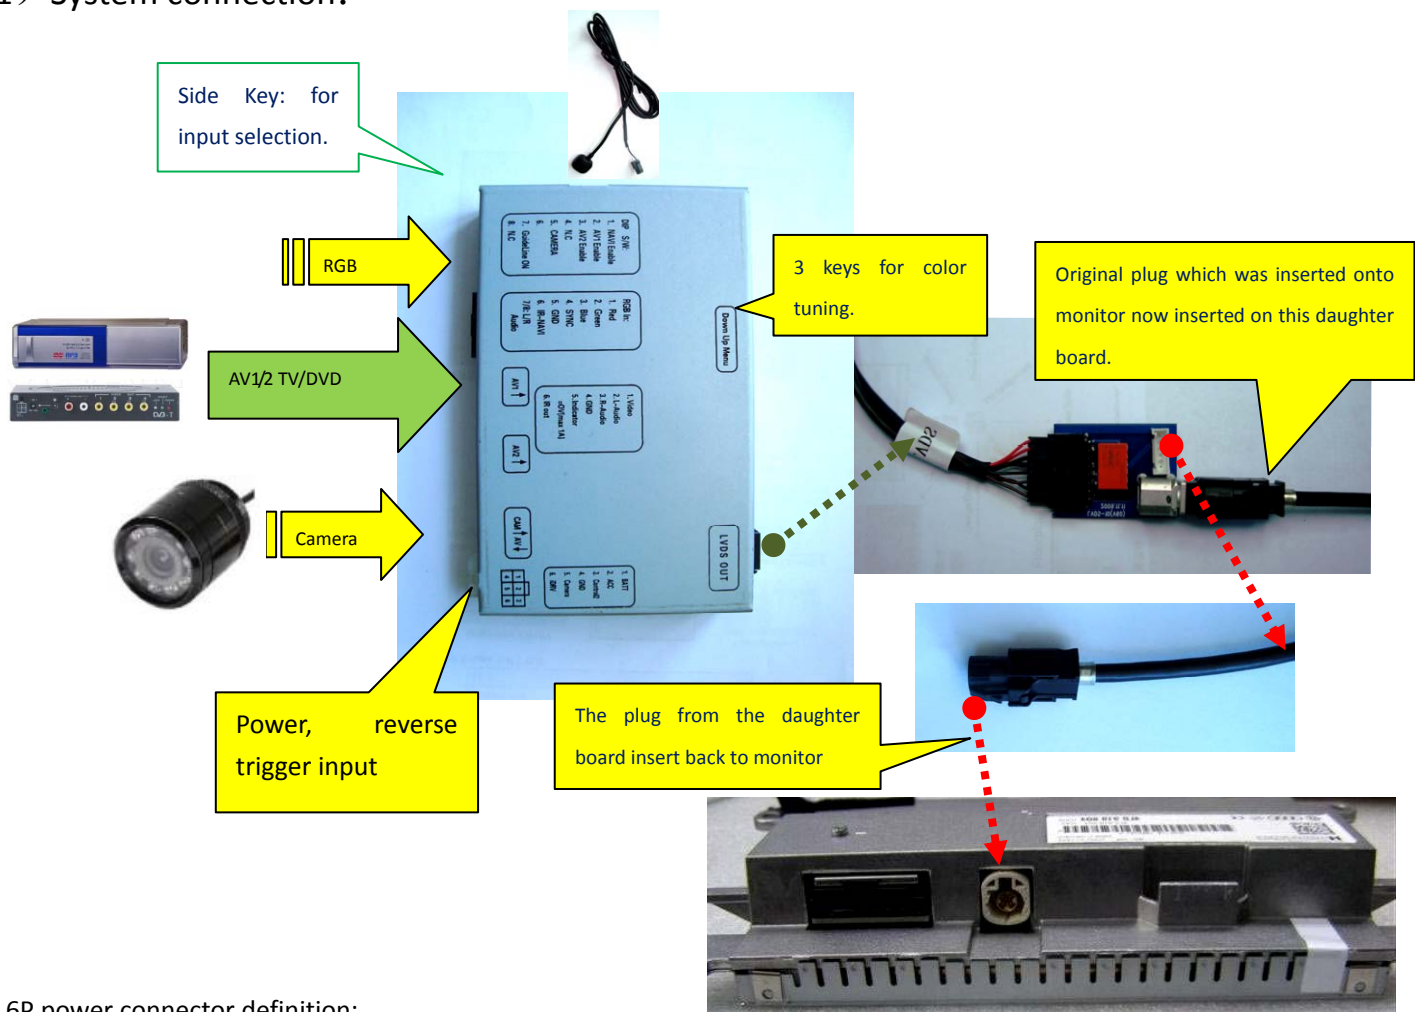

## installation manual

This interface can insert video/RGB onto MMI 3G screens, so reverse image, AV, TV tuner video can be displayed. It has the following features:

- Plug and play installation without hurting the original circuit.
- 1 RGB+2AV+1 camera video input.
- Optional headrest can be installed.

### (1) System connection:

The 6P power connector definition:

- 1. Yellow:** Constant power 12V。
  - 2. BLACK:** Ground to Chassis
  - 3. GREEN:** reverse video trigger wire[=12V when reverse]
  - 4. 白色:** input switch trigger, should be connected to 12V or 5V to switch the input[max. 25V]
- GREY:** this wire is not used in this interface.
- RED: ACC, when connect to 12V, this interface starts working.**

### (3) Headrest monitors

The headrest monitor uses full digital design, it shows very detailed and clear picture, easy to install, and no interference. When extra DVD or Changers are installed, it gives entertainment to the rear seat people.

- These monitors use plug-n-play installation, with 5Meter long cable delivering digital video, and mini plugs on both side, the installation can be done conveniently and almost no debugging work needed.
- It is not necessary to take off the original headrest, it is not hurting the